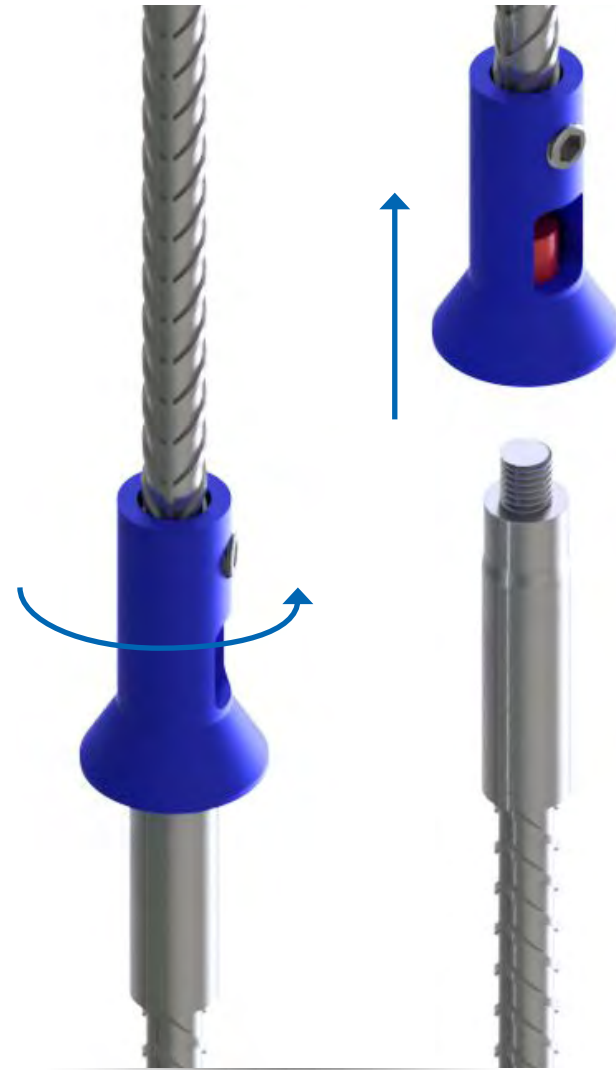

Thread Protection Cap Remover

Dextra
www.dextragroup.com

Product Design

- The Thread Protection Cap (TPC) Remover is used to remove the thread protection cap from the protruding and obstructed bars in masonry wall construction.
- It is compatible with both Rolltec & Griptec caps, for bar sizes from 12-20mm or #4 to #6.
- Only 3 working steps for cap removal.

GRIP//TEC TPC Remover

1 Push the tool onto the thread protection cap until full engagement.

2 Turn left the handle and pull to remove the cap.

3 Take off the cap from the tool by hand and proceed with the next.

ROLLTEC® TPC Remover

- 1 Push the tool onto the thread protection cap until full engagement.
- 2 Pull to remove the cap.

- 3 Take off the cap from the tool by hand and proceed with the next.

Dimension

- The TPC Remover removal tool is used to remove the thread protection cap from the protruding and obstructed bars in masonry wall construction.
- It is compatible with Griptec and Rolltec caps, for bar sizes from 12-20mm or #4 to #6.
- Only 3 working steps for cap removal.