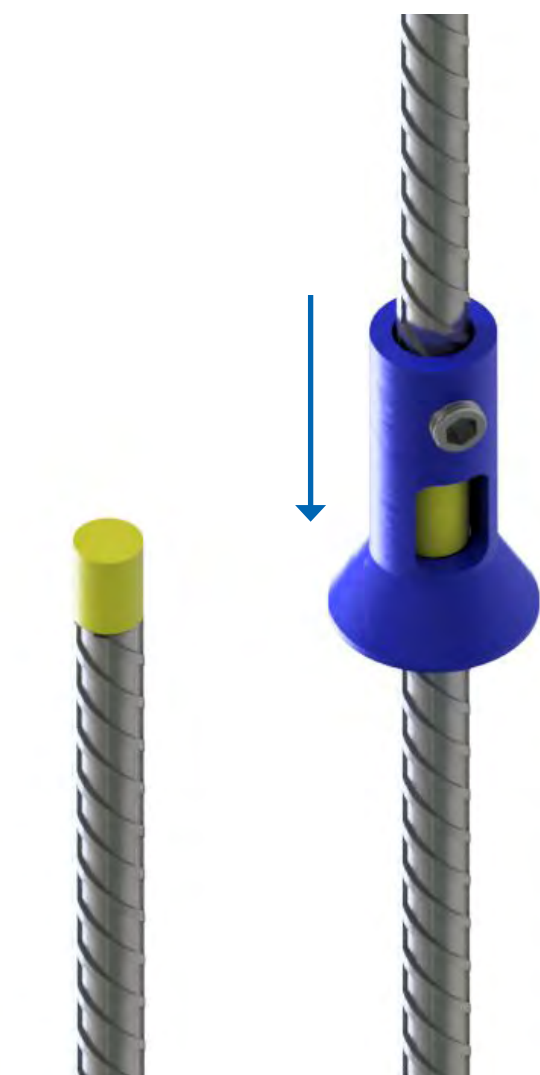

Thread Protection Cap Remover

Dextra
www.dextragroup.com

Product Design

- The Thread Protection Cap (TPC) Remover is used to remove the thread protection cap from the protruding and obstructed bars in masonry wall construction.
- It is compatible with both Rolltec & Griptec caps, for bar sizes from 12-20mm or #4 to #6.
- Only 3 working steps for cap removal.

GRIP//TEC TPC Remover

1 Push the tool onto the thread protection cap until full engagement.

2 Turn left the handle and pull to remove the cap.

3 Take off the cap from the tool by hand and proceed with the next.

ROLLTEC® TPC Remover

- 1 Push the tool onto the thread protection cap until full engagement.
- 2 Pull to remove the cap.

- 3 Take off the cap from the tool by hand and proceed with the next.

Dimension

- The TPC Remover removal tool is used to remove the thread protection cap from the protruding and obstructed bars in masonry wall construction.
- It is compatible with Griptec and Rolltec caps, for bar sizes from 12-20mm or #4 to #6.
- Only 3 working steps for cap removal.