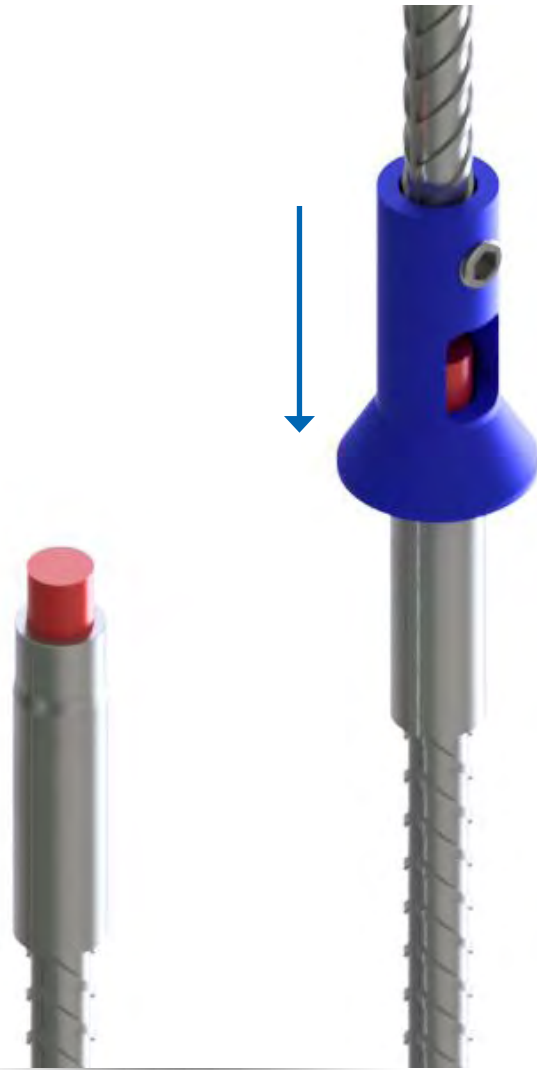

Thread Protection Cap Remover

Dextra
www.dextragroup.com

Product Design

- The Thread Protection Cap (TPC) Remover is used to remove the thread protection cap from the protruding and obstructed bars in masonry wall construction.
- It is compatible with both Rolltec & Griptec caps, for bar sizes from 12-20mm or #4 to #6.
- Only 3 working steps for cap removal.

GRIP//TEC TPC Remover

1 Push the tool onto the thread protection cap until full engagement.

2 Turn left the handle and pull to remove the cap.

3 Take off the cap from the tool by hand and proceed with the next.

ROLLTEC® TPC Remover

- 1 Push the tool onto the thread protection cap until full engagement.
- 2 Pull to remove the cap.

- 3 Take off the cap from the tool by hand and proceed with the next.

Dimension

- The TPC Remover removal tool is used to remove the thread protection cap from the protruding and obstructed bars in masonry wall construction.
- It is compatible with Griptec and Rolltec caps, for bar sizes from 12-20mm or #4 to #6.
- Only 3 working steps for cap removal.