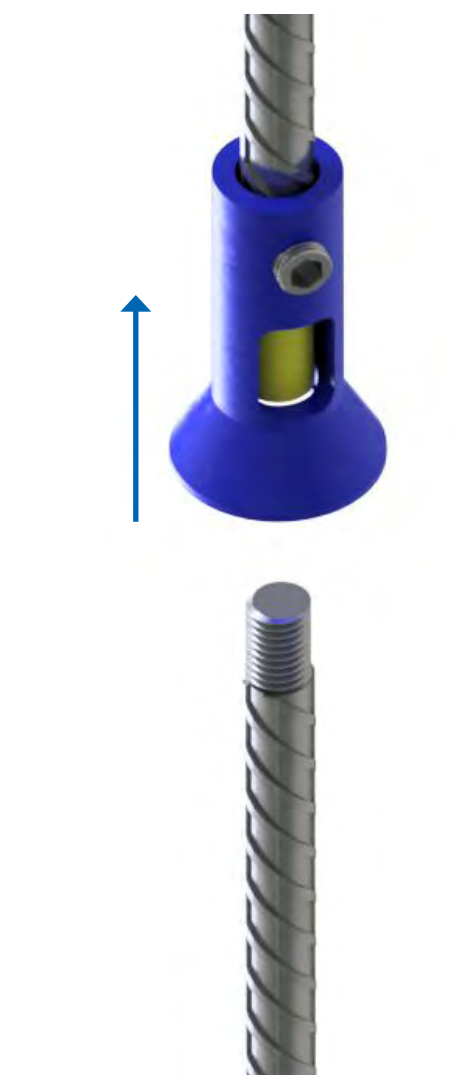

Thread Protection Cap Remover

Dextra
www.dextragroup.com

Product Design

- The Thread Protection Cap (TPC) Remover is used to remove the thread protection cap from the protruding and obstructed bars in masonry wall construction.
- It is compatible with both Rolltec & Griptec caps, for bar sizes from 12-20mm or #4 to #6.
- Only 3 working steps for cap removal.

GRIP//TEC TPC Remover

1 Push the tool onto the thread protection cap until full engagement.

2 Turn left the handle and pull to remove the cap.

3 Take off the cap from the tool by hand and proceed with the next.

ROLLTEC® TPC Remover

- 1 Push the tool onto the thread protection cap until full engagement.
- 2 Pull to remove the cap.

- 3 Take off the cap from the tool by hand and proceed with the next.

Dimension

- The TPC Remover removal tool is used to remove the thread protection cap from the protruding and obstructed bars in masonry wall construction.
- It is compatible with Griptec and Rolltec caps, for bar sizes from 12-20mm or #4 to #6.
- Only 3 working steps for cap removal.